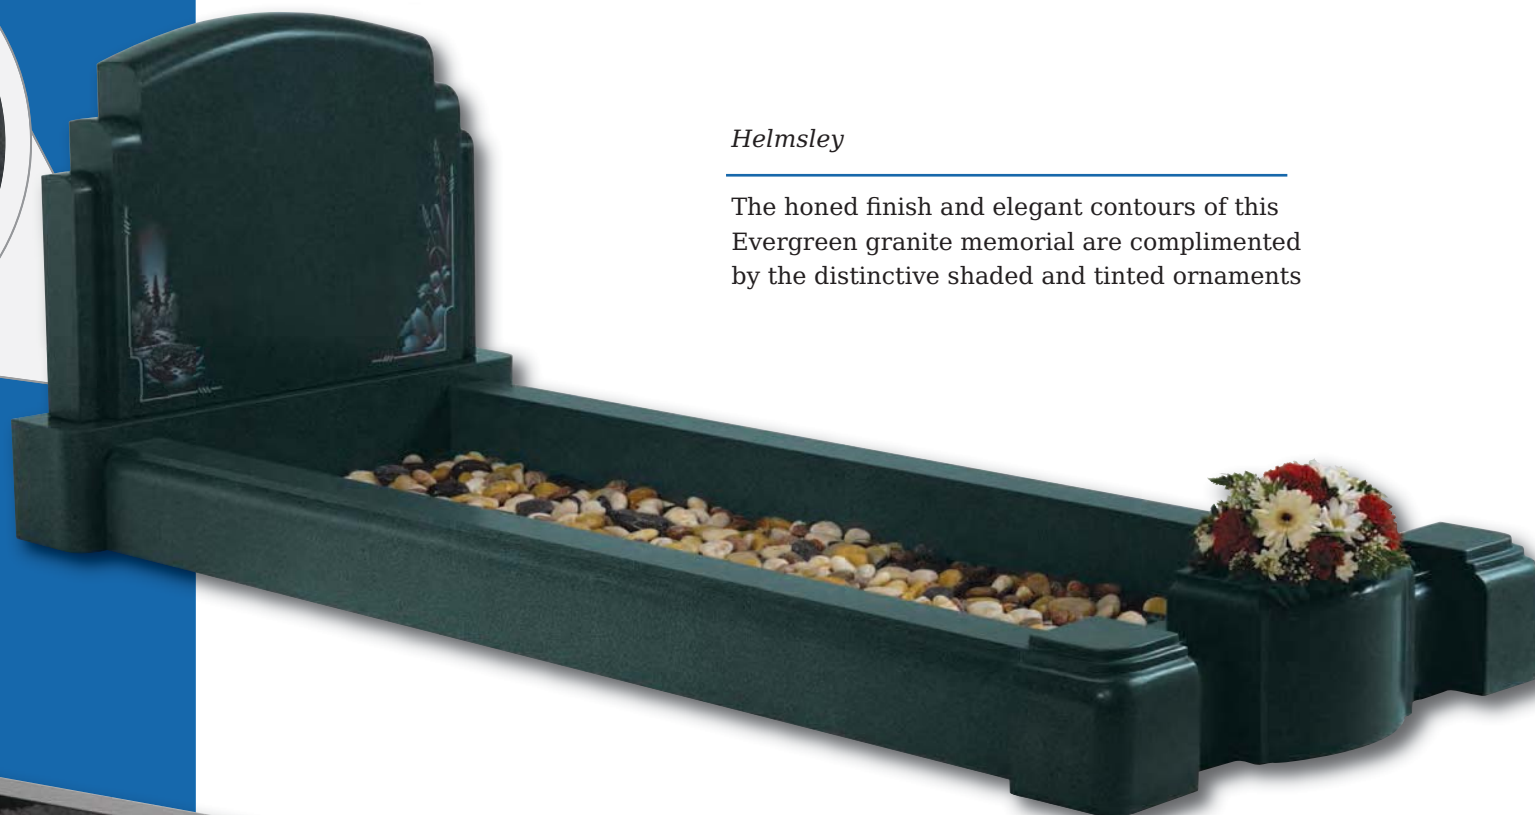

Kerb Set Memorials

Helmsley

The honed finish and elegant contours of this Evergreen granite memorial are complimented by the distinctive shaded and tinted ornaments