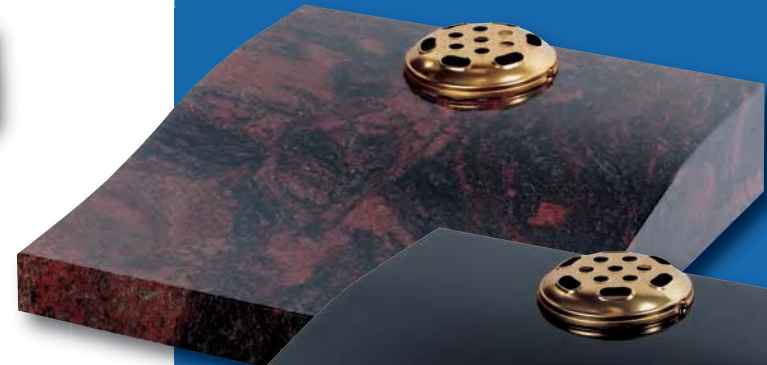

Black granite desk tablet. 0/229G

*Desk with pitched edge in
Blue Pearl granite. 0/244G*

*Blue Pearl granite wedge
with pitched edge. 0/243G*

*South African Dark Grey
polished wedge. 0/230G*

*Desk with raised book in
Black Granite. 0/245G*