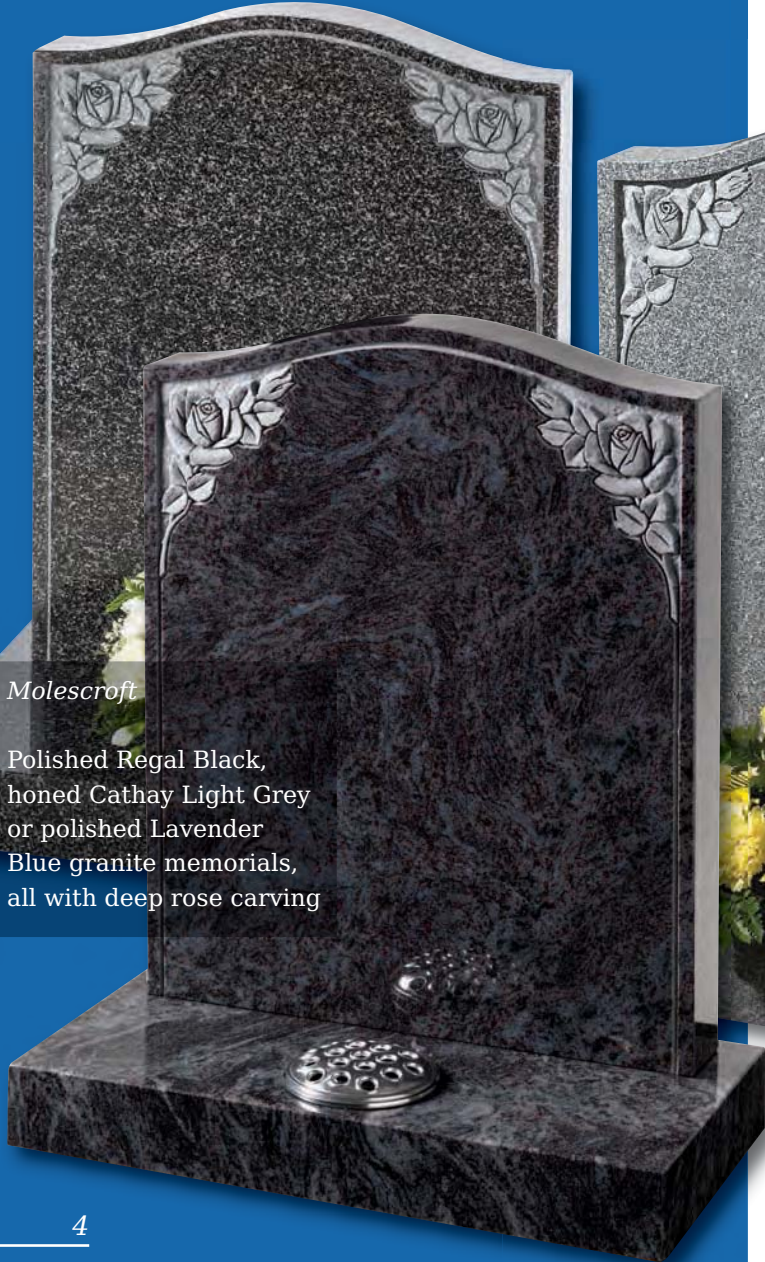

Lawn Memorials

Molescroft
Polished Regal Black,
honed Cathay Light Grey
or polished Lavender
Blue granite memorials,
all with deep rose carving