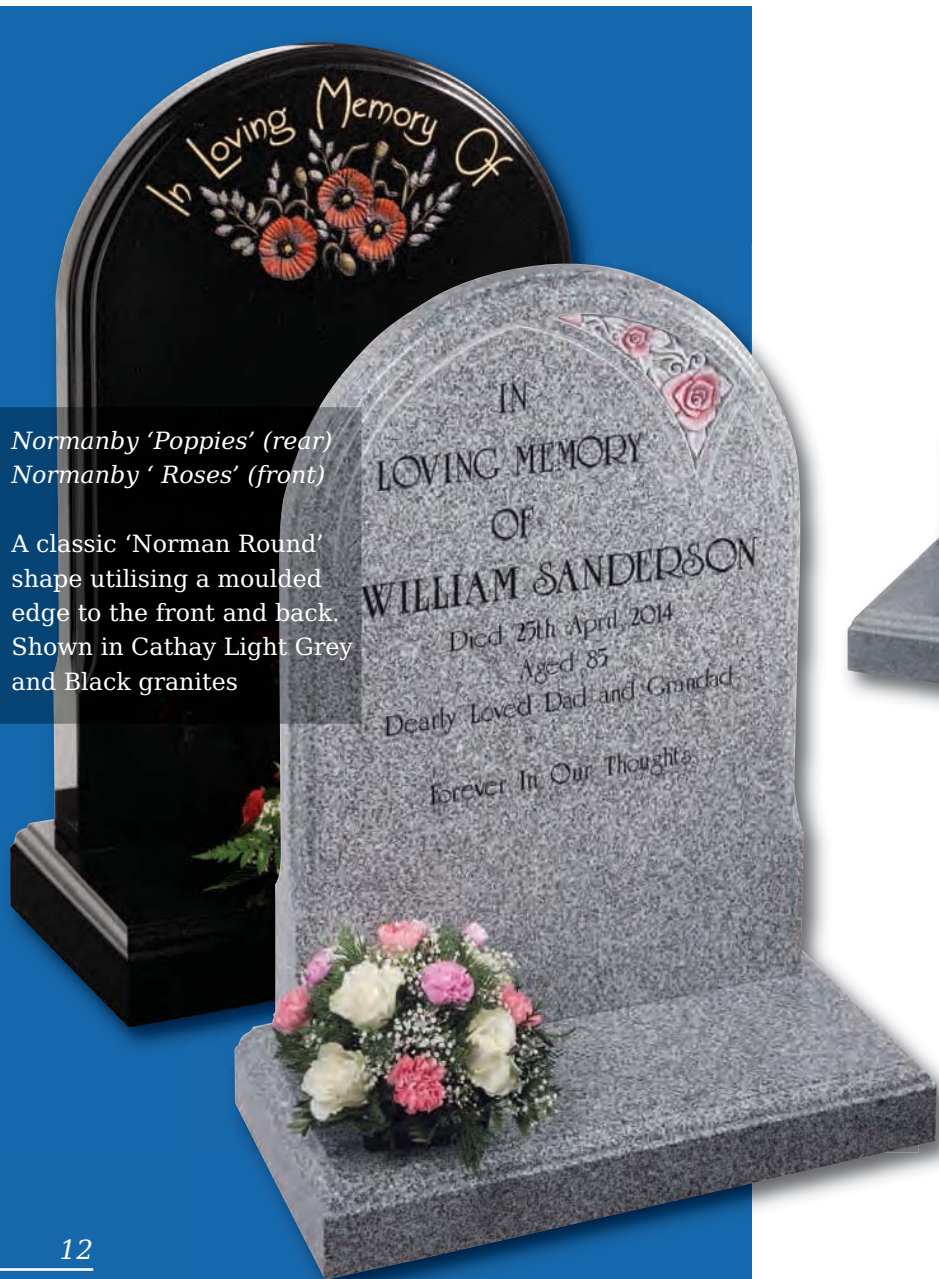

Leconfield

Lawn Memorials

Normanby 'Poppies' (rear)
Normanby 'Roses' (front)

A classic 'Norman Round' shape utilising a moulded edge to the front and back. Shown in Cathay Light Grey and Black granites