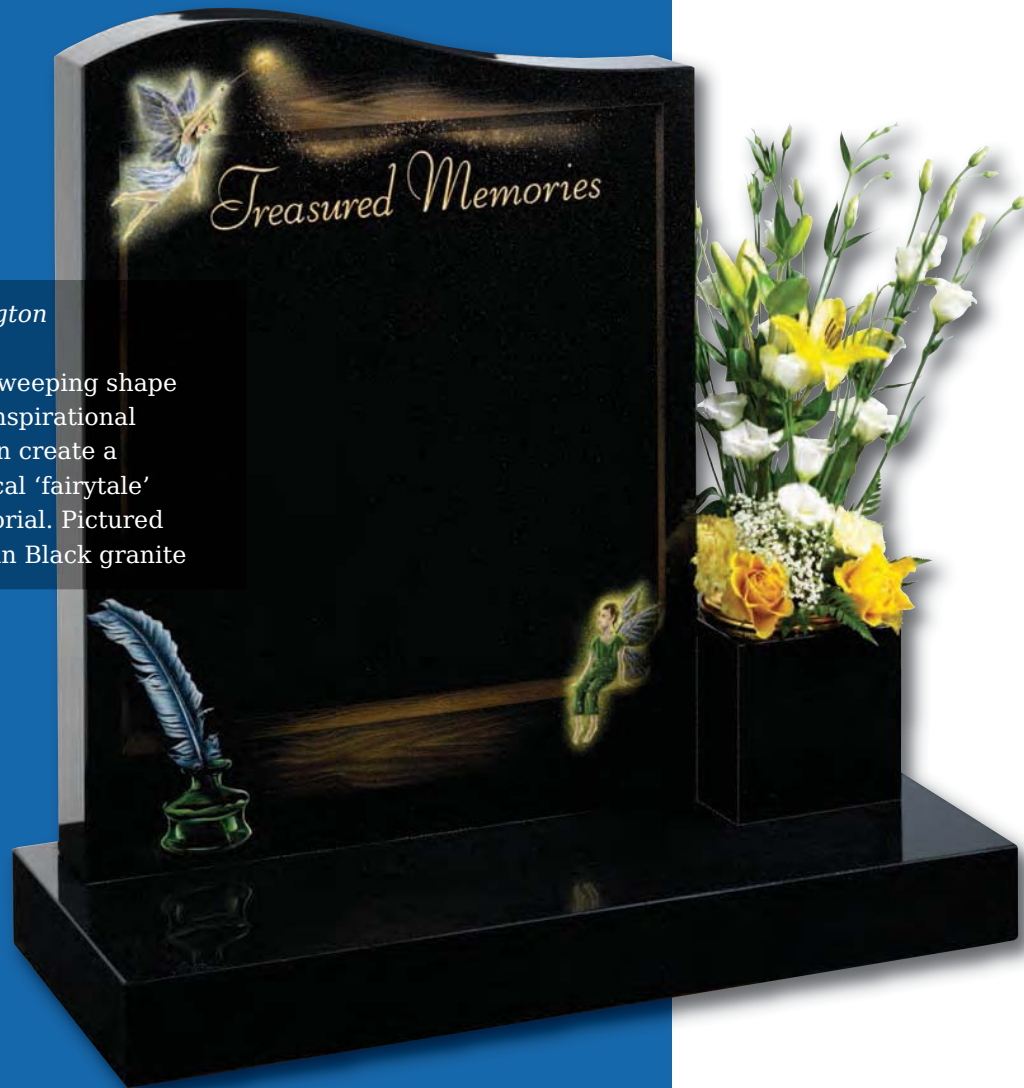

Children's Memorials

Elvington

The sweeping shape and inspirational design create a magical 'fairytale' memorial. Pictured here in Black granite