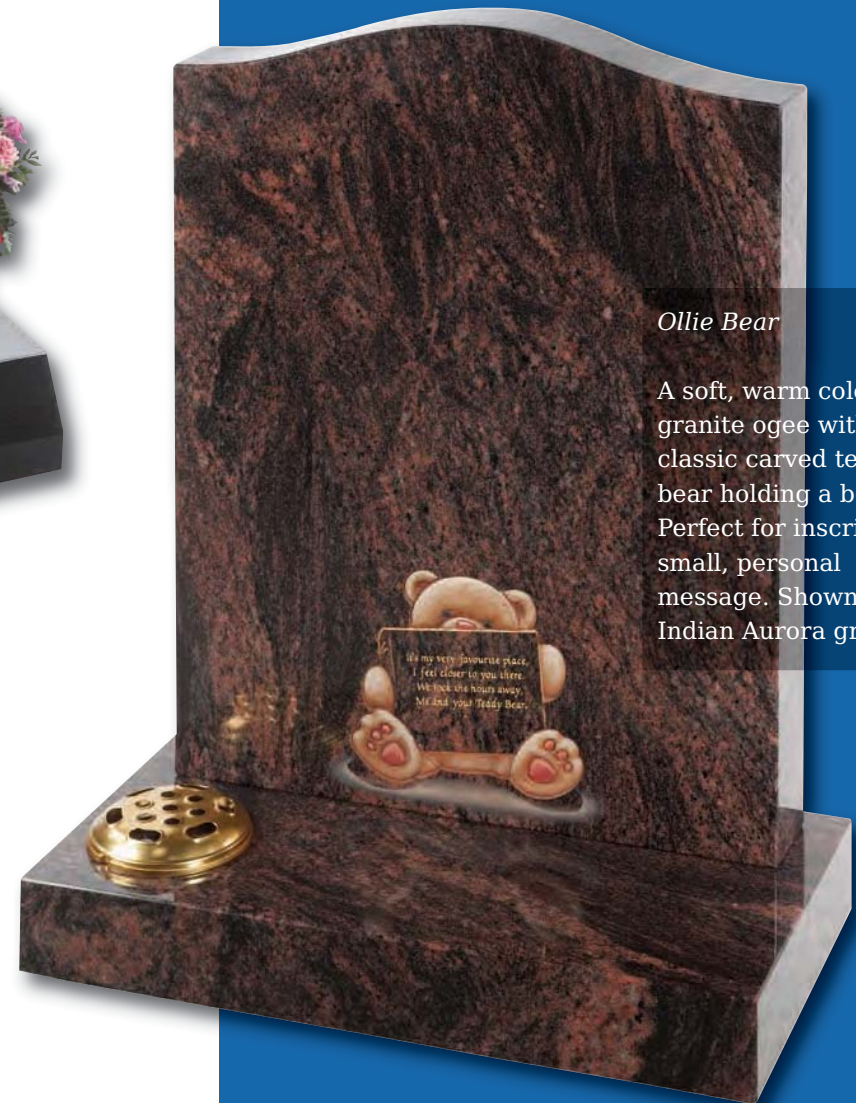

Ollie Bear

A soft, warm coloured granite ogee with a classic carved teddy bear holding a book. Perfect for inscribing a small, personal message. Shown in Indian Aurora granite