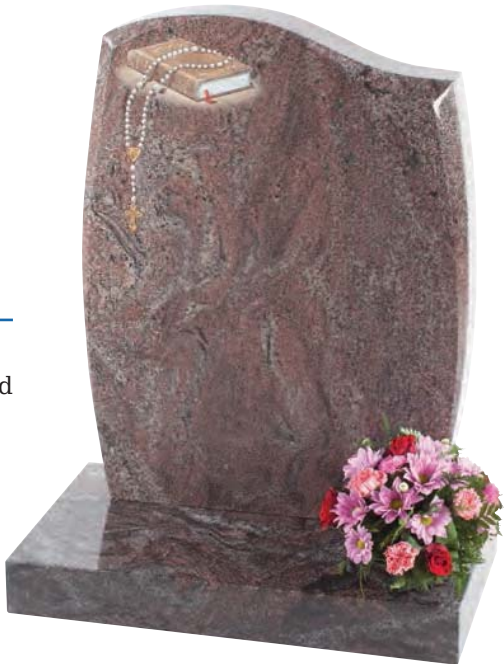

Ilkley

Classic Bible and rosary bead design on all polished Paradiso granite

Bainton

A charming scene adds to the simple beauty of this shaped and chamfered Black granite memorial