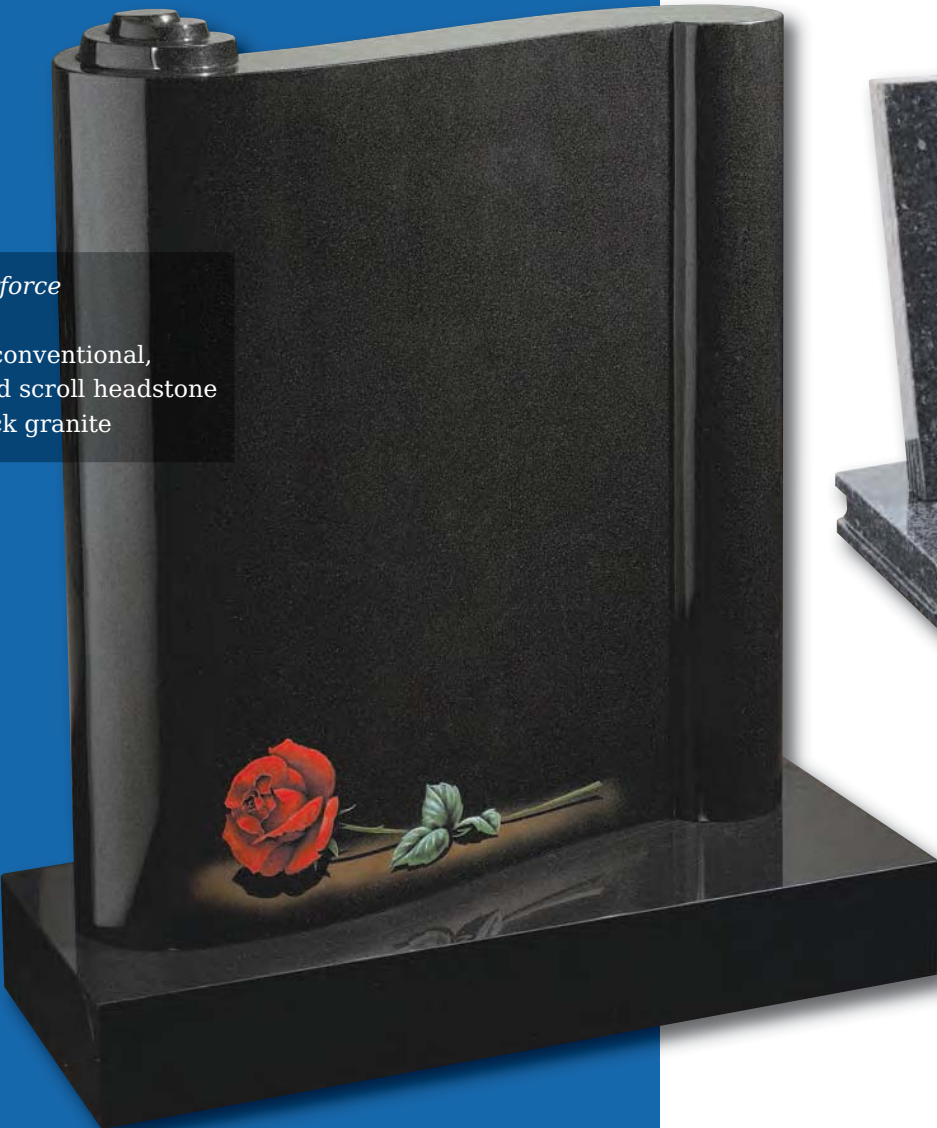

Sowerby (above) / Hepworth (right)

Each version is available in either Black, South African Dark Grey or Impala Grey granites

Books and Scrolls

Wilberforce

An unconventional, stylised scroll headstone in Black granite