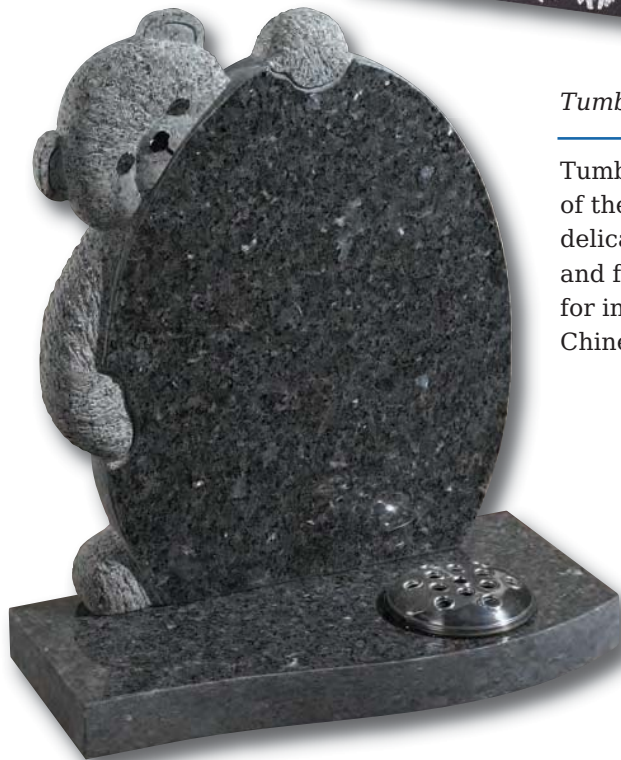

Bentley

Classic and endearing 'Bentley Bear' hand carved in Blue Pearl granite

Fairy Inscription

Our fairytale images can be combined with any letter to truly personalise your memorial. Stone shown is Blue Pearl granite