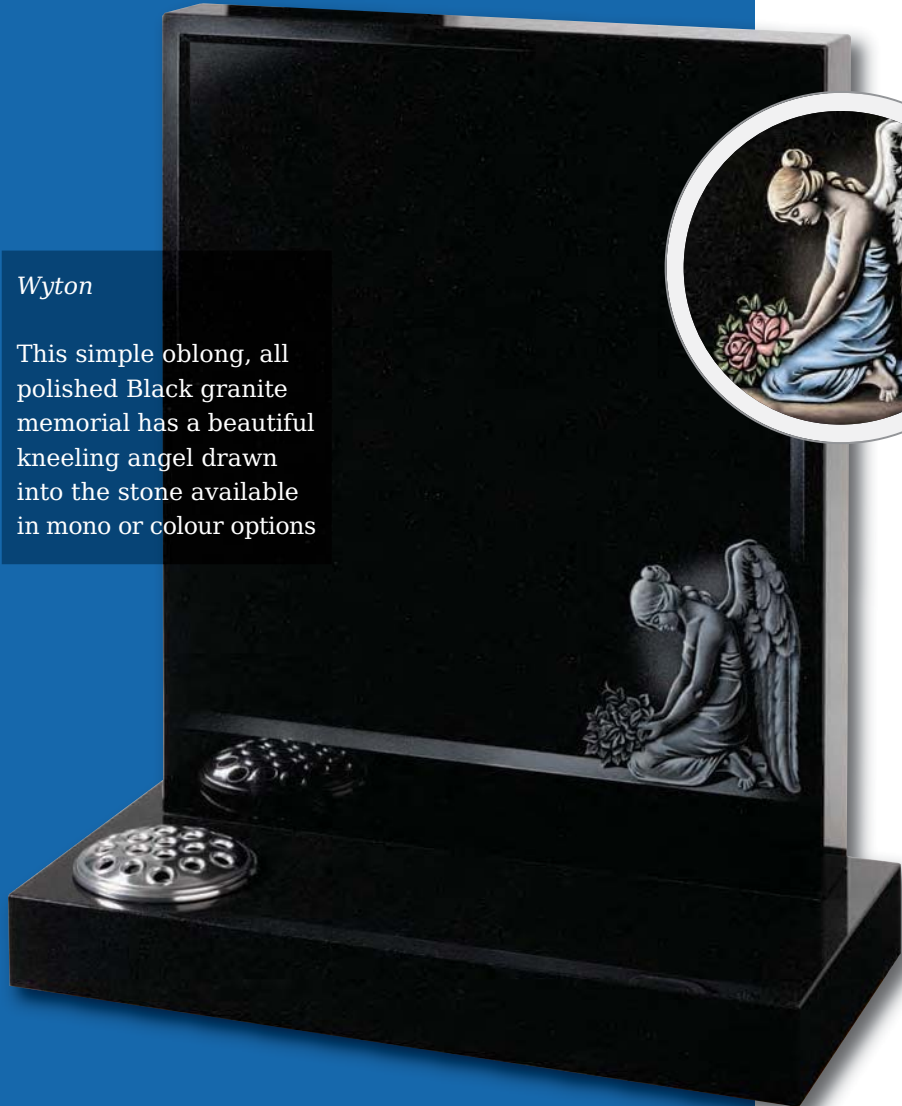

Lawn Memorials

Wyton

This simple oblong, all polished Black granite memorial has a beautiful kneeling angel drawn into the stone available in mono or colour options